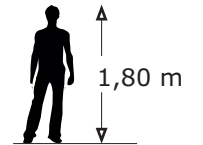

Legende

Content: saxoprint ...  
Customer: Felderhoff  
Size: 4,35 m x 20,00 m  
Face: 87,00 m<sup>2</sup>  
Design#: 1

The logo for 'saxoprint' is displayed within a rectangular border. The word 'saxo' is in a bold, black, sans-serif font, while 'print' is in a bold, orange, sans-serif font. A large, orange, curved swoosh underline is positioned behind the letters 'saxo'.